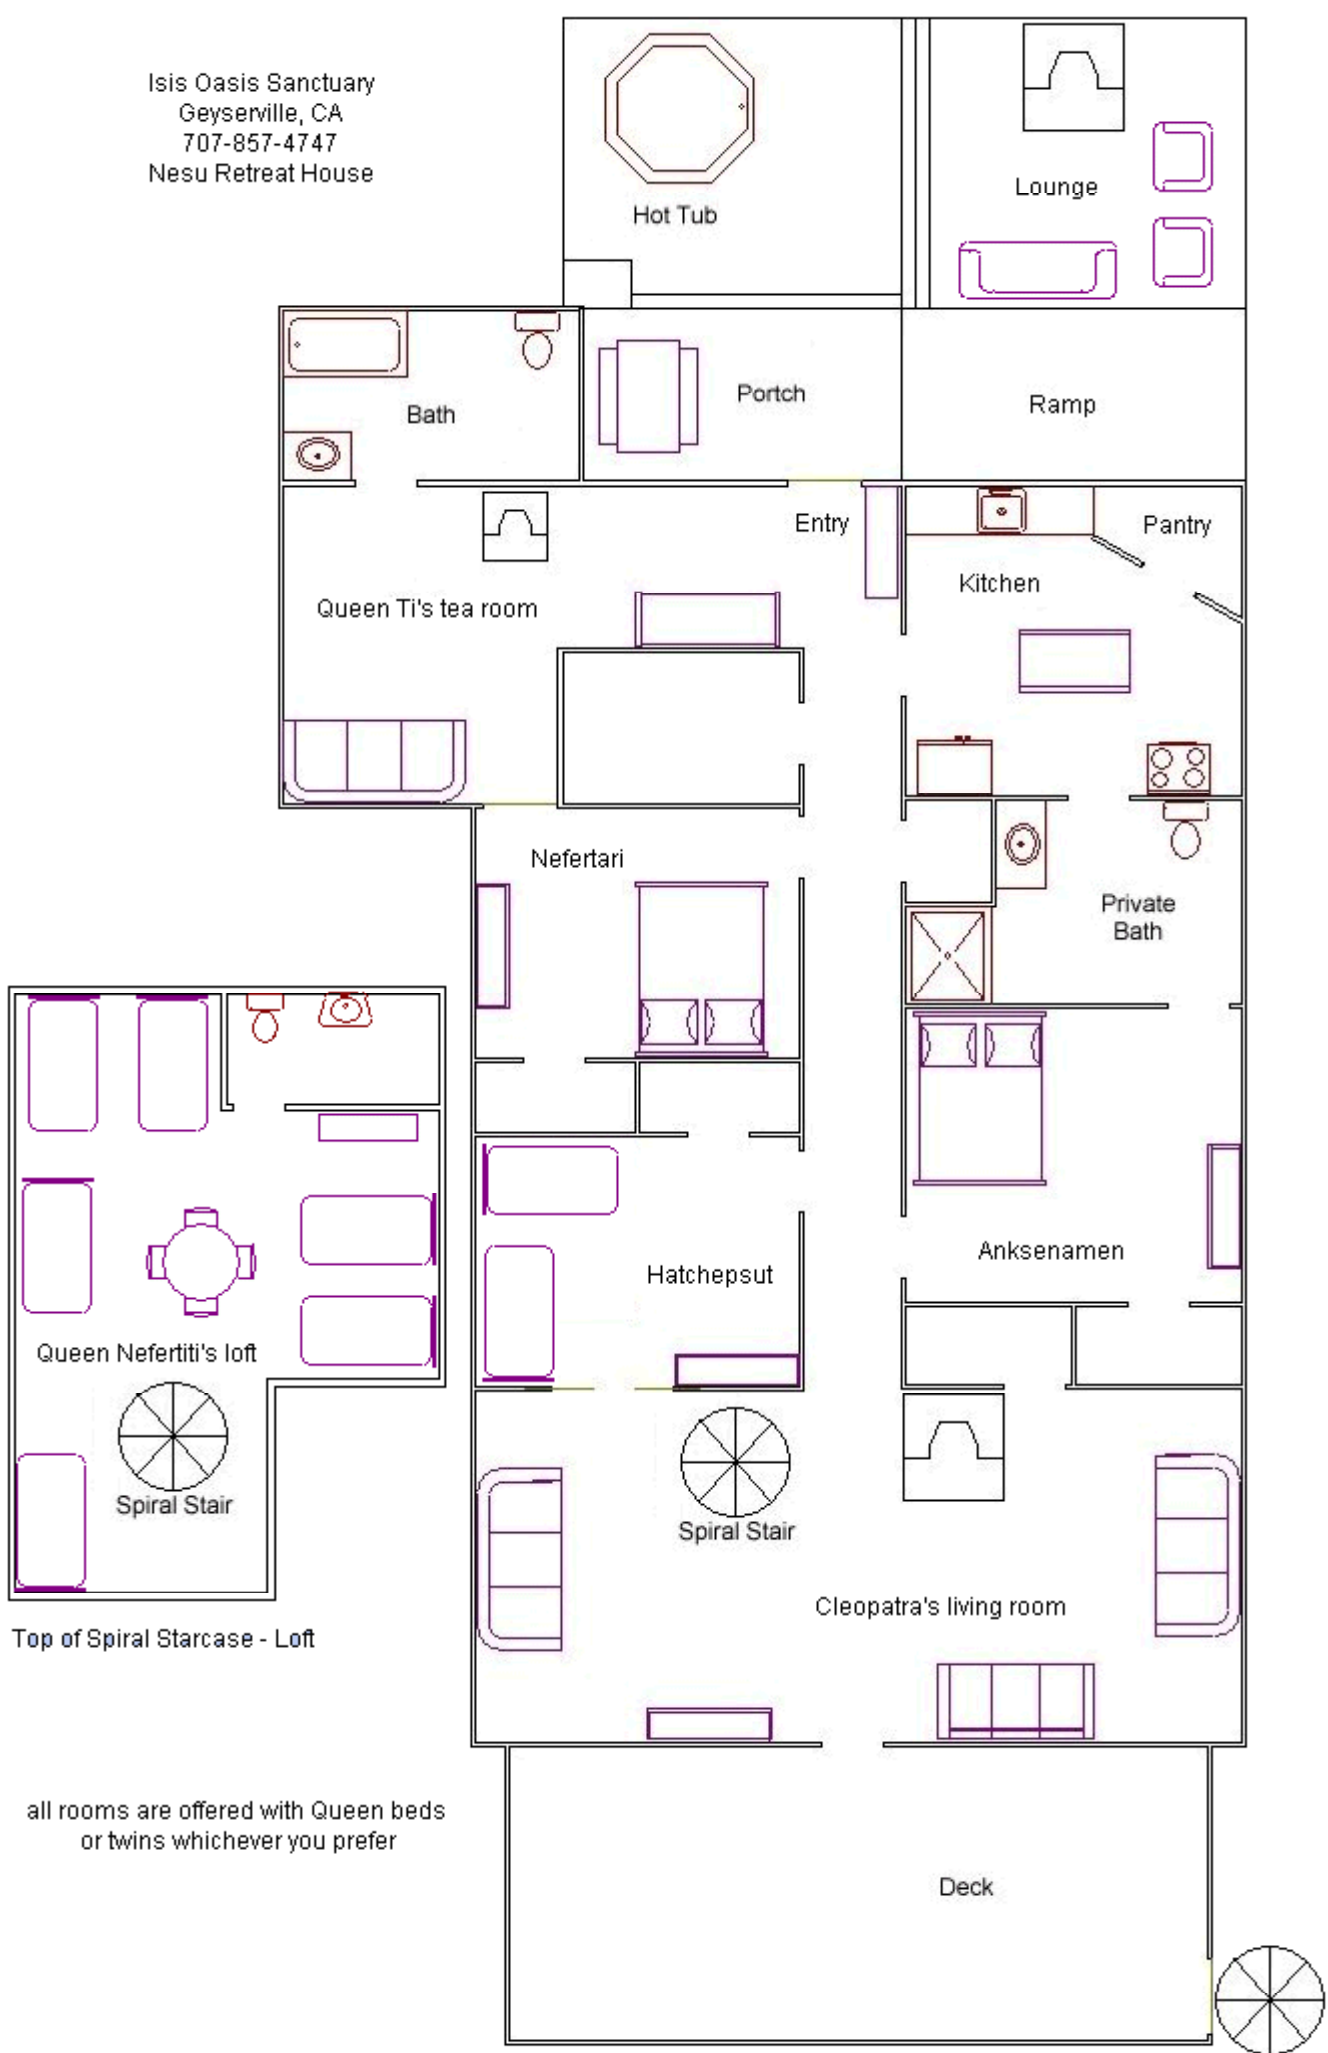

Isis Oasis Sanctuary
Geyserville, CA
707-857-4747
Nesu Retreat House

Top of Spiral Staircase - Loft

all rooms are offered with Queen beds
or twins whichever you prefer